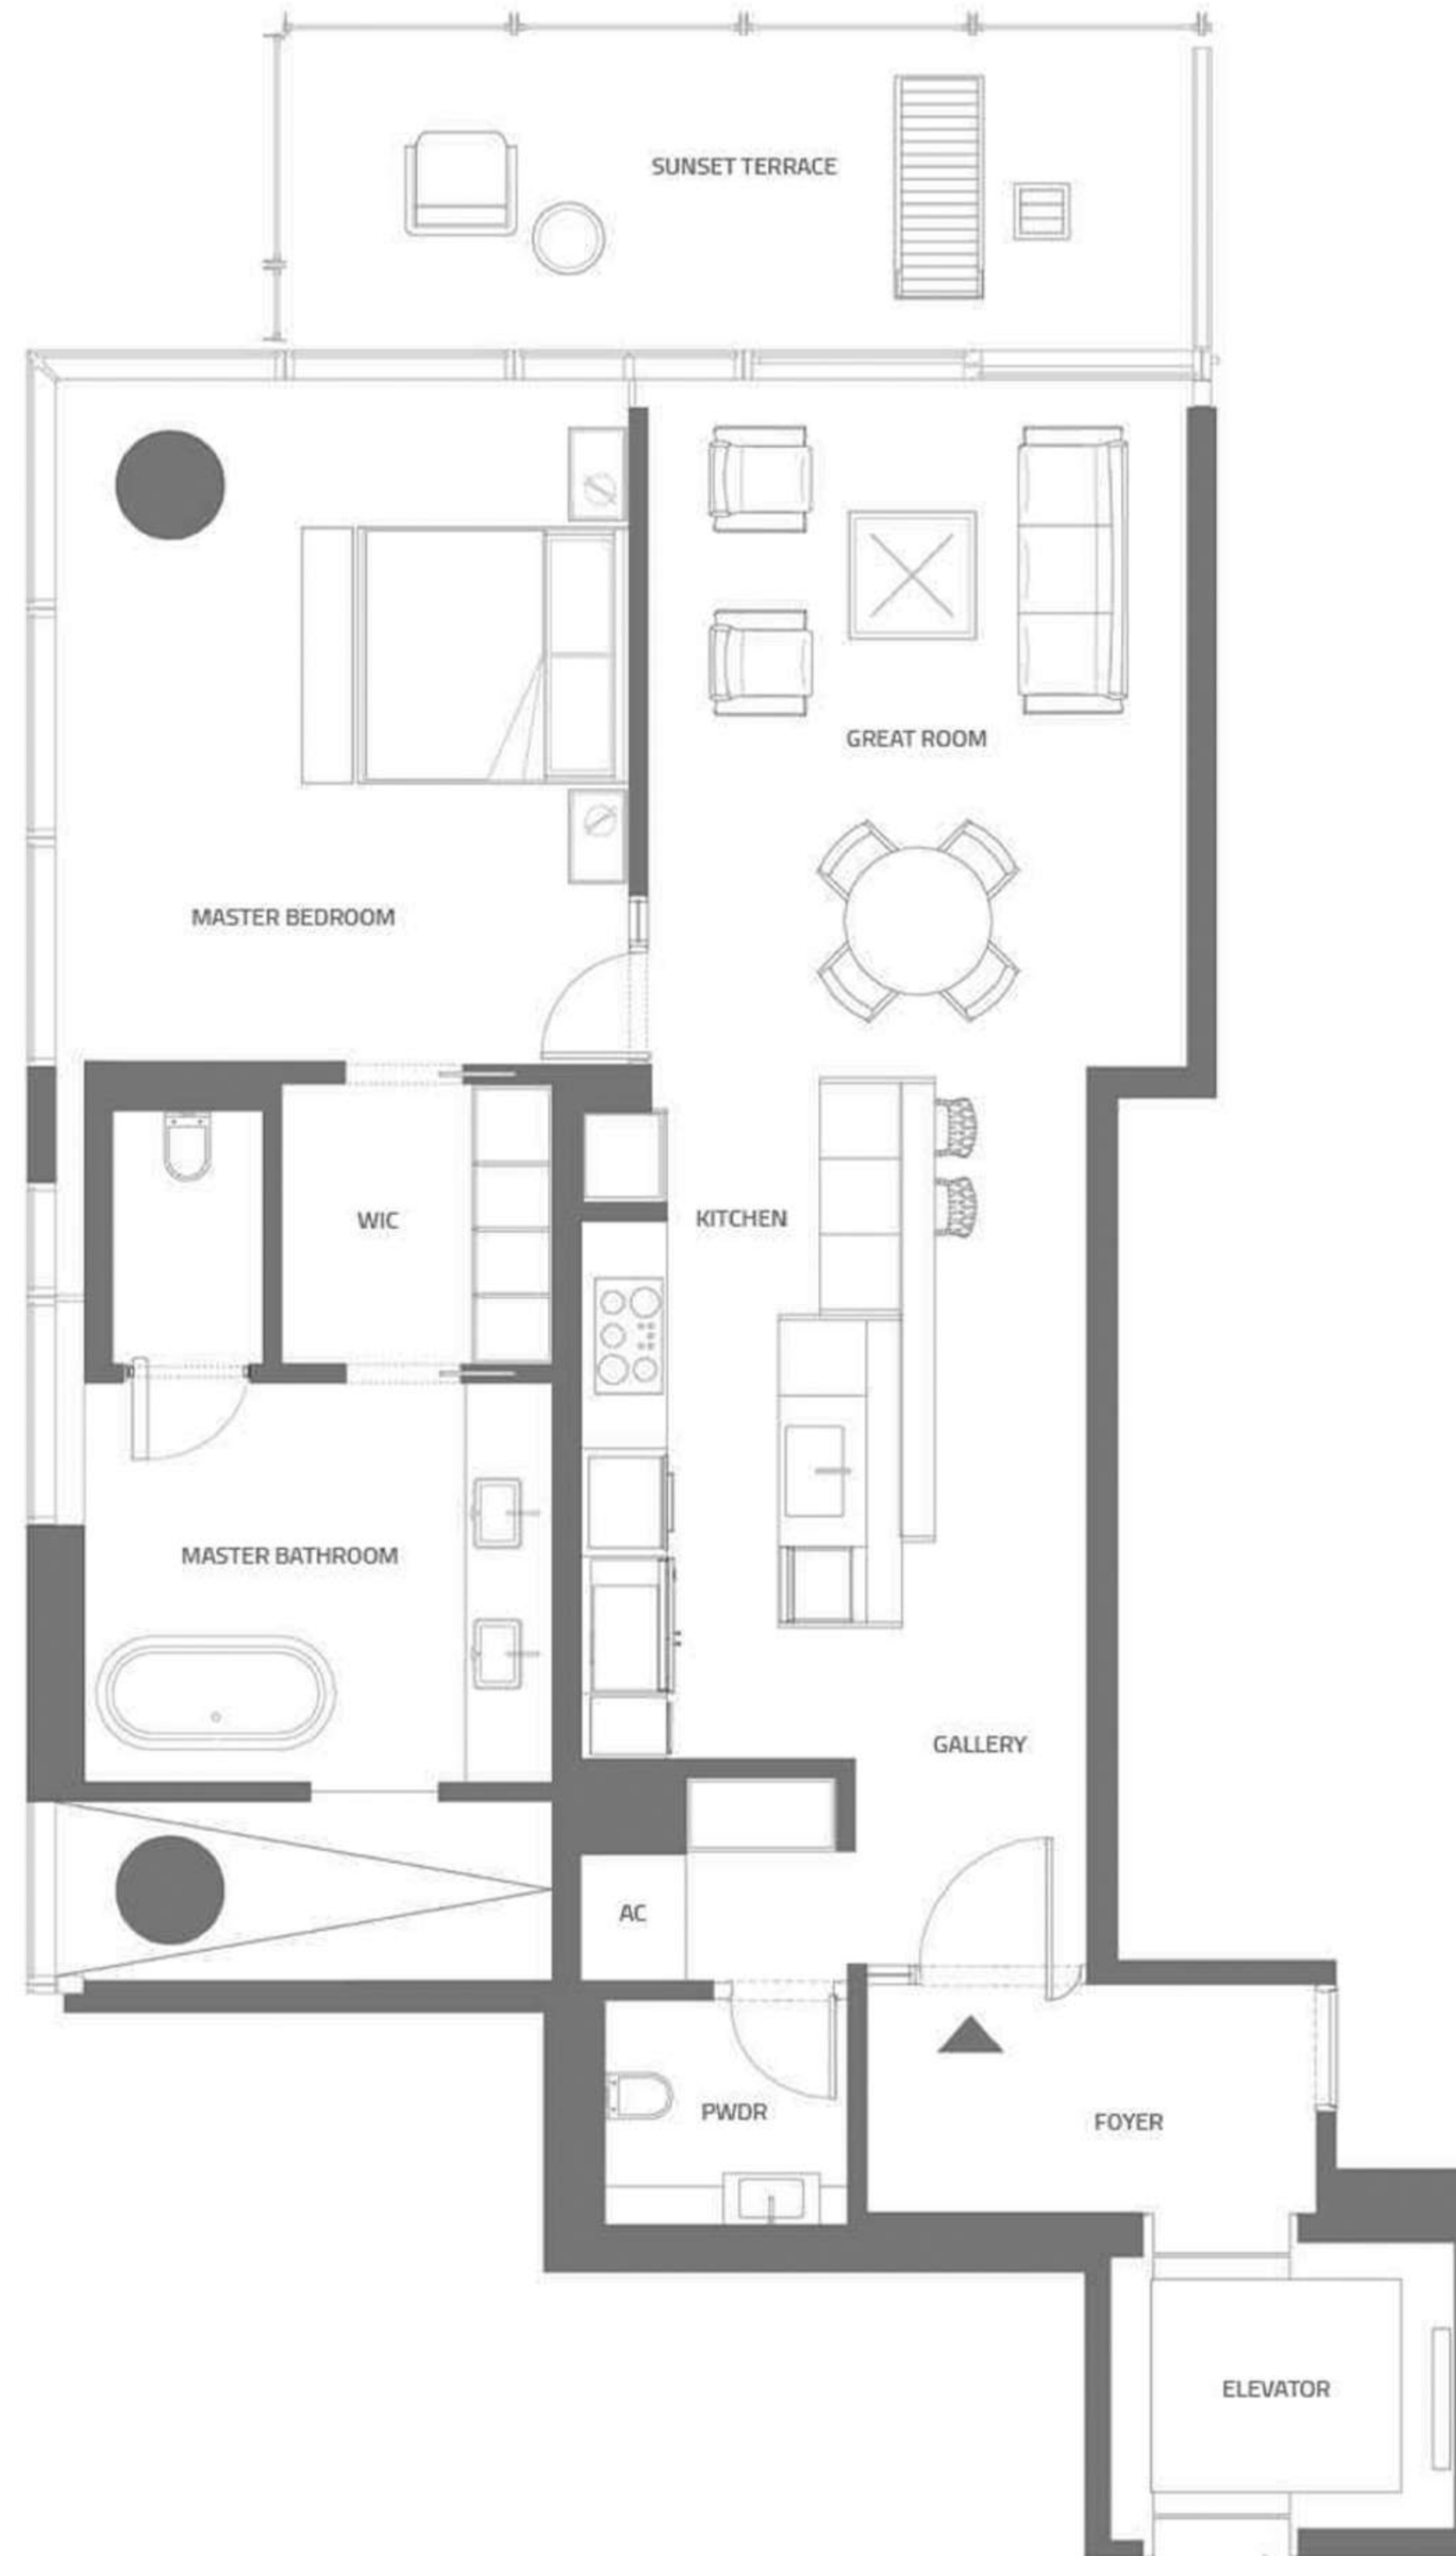

# NORTH TOWER

FOUR SEASONS HOTEL RESIDENCES  
(A) 512-612-712-812-912-1012

1 BEDROOM - 1 BATHROOM  
POWDER ROOM

INTERIOR	1,411 SQUARE FEET 131 SQUARE METERS
TERRACES	198 SQUARE FEET 18 SQUARE METERS
TOTAL LIVING	1,609 SQUARE FEET 149 SQUARE METERS

# NORTH TOWER

FOUR SEASONS HOTEL RESIDENCES

(A1) 511-611-711-811-911-1011

2 BEDROOM - 2 BATHROOM  
POWDER ROOM

INTERIOR	2,031 SQUARE FEET 189 SQUARE METERS
TERRACES	438 SQUARE FEET 41 SQUARE METERS
TOTAL LIVING	2,469 SQUARE FEET 230 SQUARE METERS

# NORTH TOWER

FOUR SEASONS HOTEL RESIDENCES  
(B) 514 - 614 - 714 - 814 - 914 - 1014

2 BEDROOM - 2 BATHROOM  
POWDER ROOM

INTERIOR 1,797 SQUARE FEET  
167 SQUARE METERS  
TERRACES 395 SQUARE FEET  
37 SQUARE METERS  
TOTAL LIVING 2,192 SQUARE FEET  
204 SQUARE METERS

# NORTH TOWER

FOUR SEASONS HOTEL RESIDENCES  
(B1) 513 - 613 - 713 - 813 - 913 - 1013

1 BEDROOM - 2 BATHROOM  
POWDER ROOM - MEDIA ROOM

INTERIOR	1,823 SQUARE FEET 169 SQUARE METERS
TERRACES	303 SQUARE FEET 28 SQUARE METERS
TOTAL LIVING	2,126 SQUARE FEET 197 SQUARE METERS