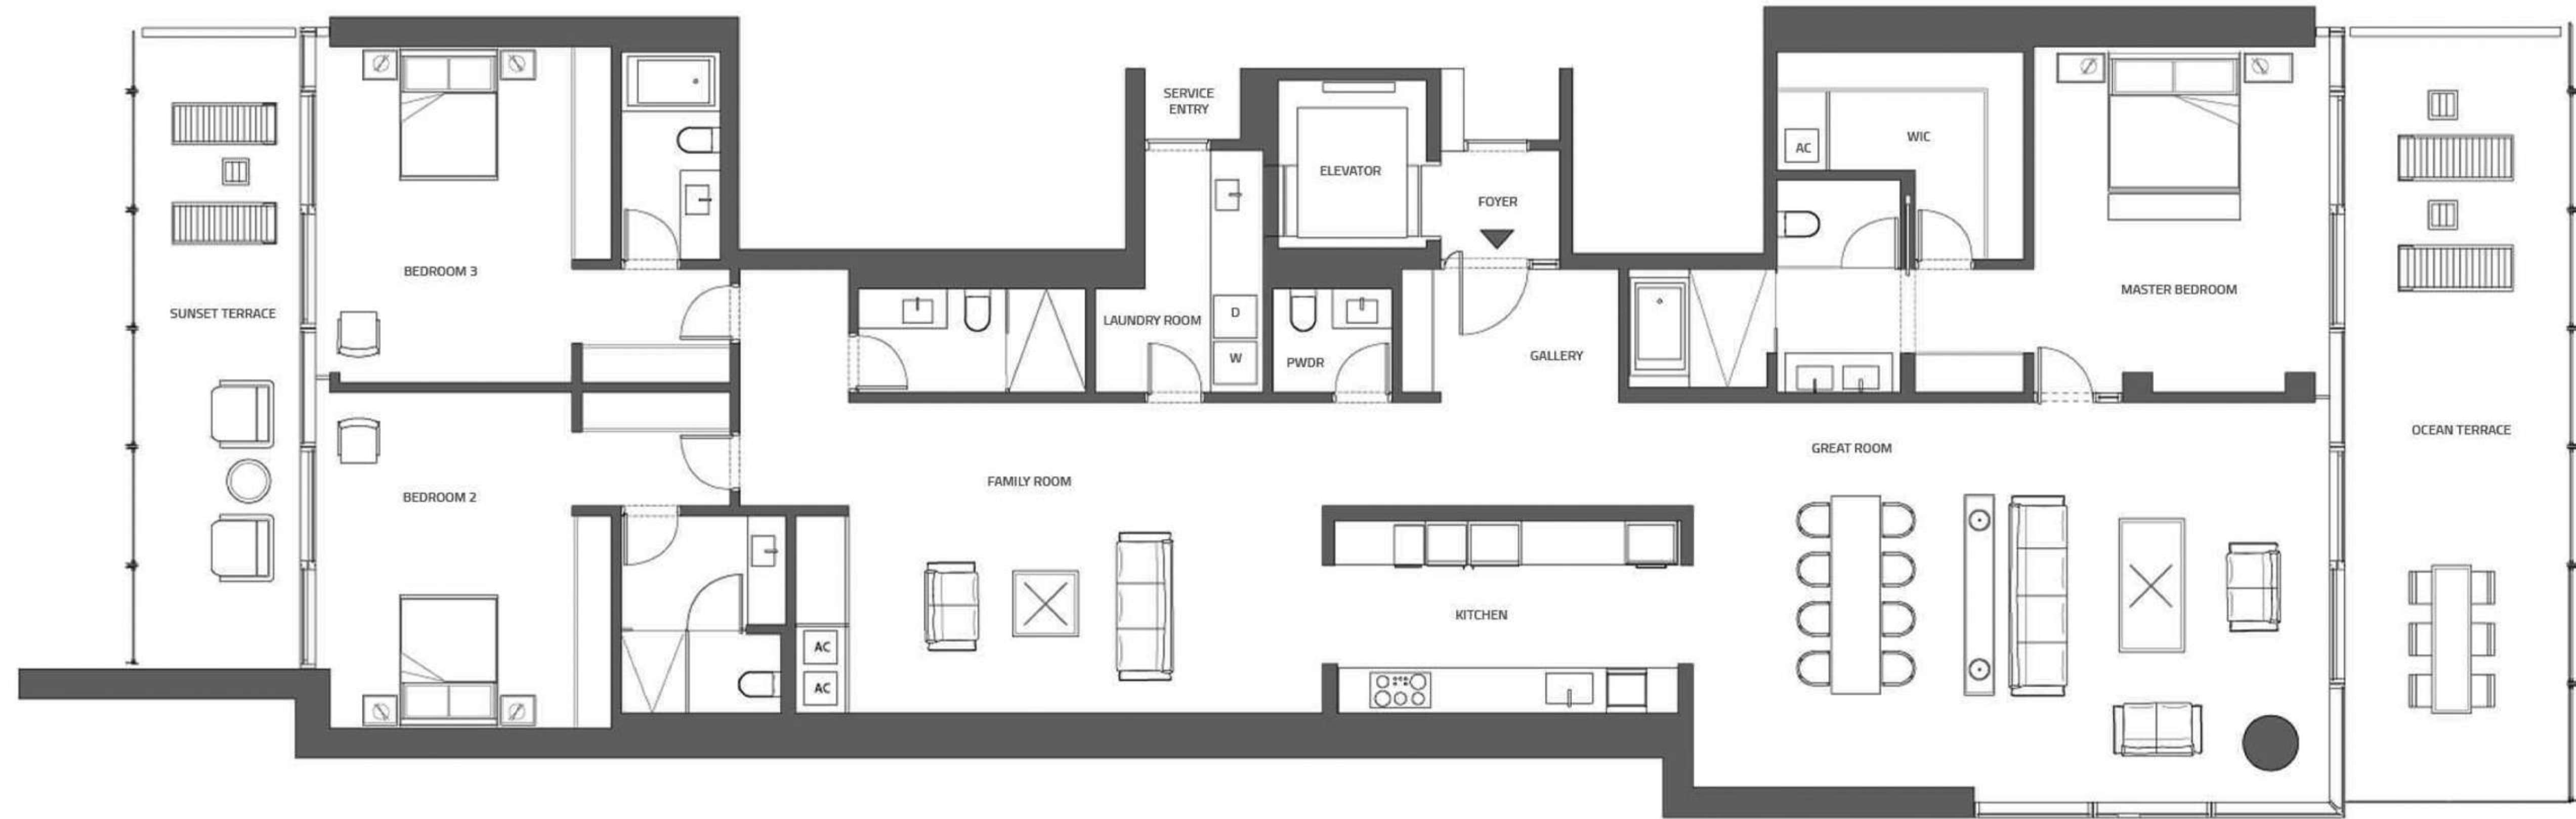

NORTH TOWER

FOUR SEASONS PRIVATE RESIDENCES
(C) 315-415-515-615-715-815-915-1015

3 BEDROOMS - 4 BATHROOMS
POWDER ROOM - FAMILY ROOM

INTERIOR 3,370 SQUARE FEET
313 SQUARE METERS
TERRACES 704 SQUARE FEET
65 SQUARE METERS
TOTAL LIVING 4,074 SQUARE FEET
378 SQUARE METERS