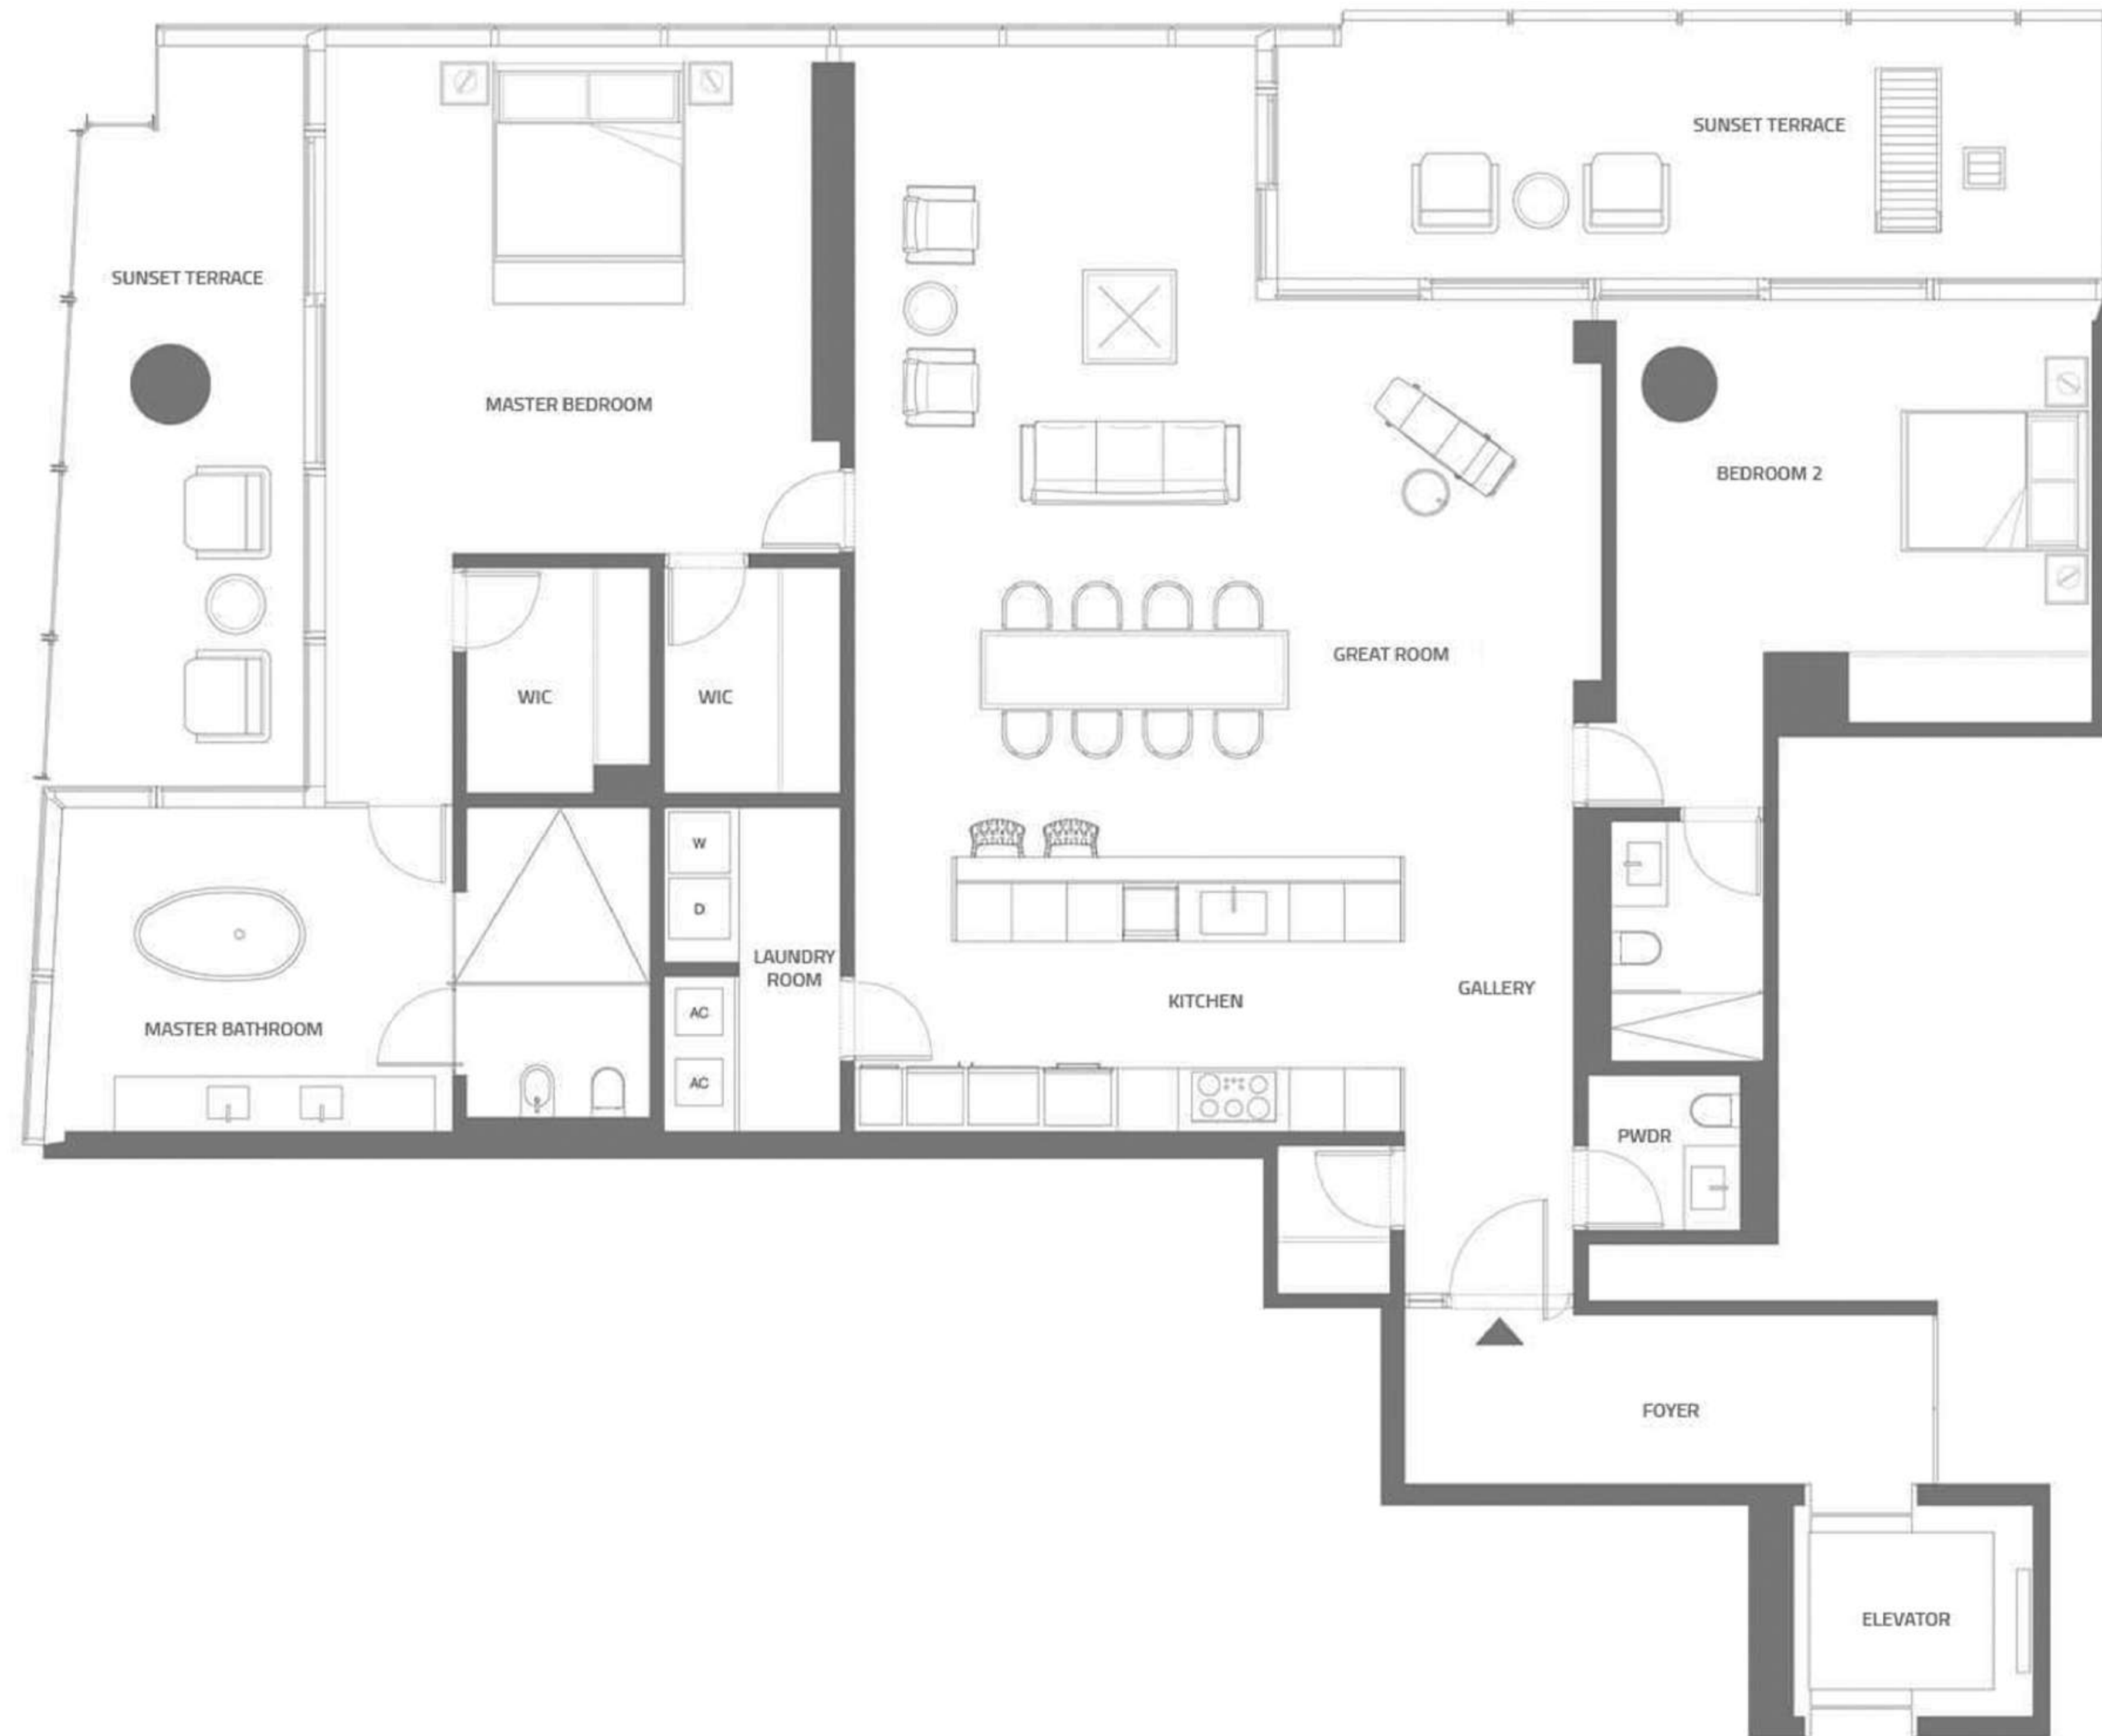

# SOUTH TOWER

FOUR SEASONS PRIVATE RESIDENCES

(A1) 402 - 502 - 602 - 702

2 BEDROOMS - 2 BATHROOMS  
POWDER ROOM

INTERIOR 2,488 SQUARE FEET  
231 SQUARE METERS

TERRACES 465 SQUARE FEET  
43 SQUARE METERS

TOTAL LIVING 2,953 SQUARE FEET  
274 SQUARE METERS

# SOUTH TOWER

FOUR SEASONS PRIVATE RESIDENCES

(A5) 1001

4 BEDROOMS - 6 BATHROOMS - POWDER ROOM  
 MEDIA ROOM - SUNSET LOUNGE - OFFICE

INTERIOR	6,894 SQUARE FEET 640 SQUARE METERS
TERRACES	825 SQUARE FEET 77 SQUARE METERS
TOTAL LIVING	7,719 SQUARE FEET 717 SQUARE METERS