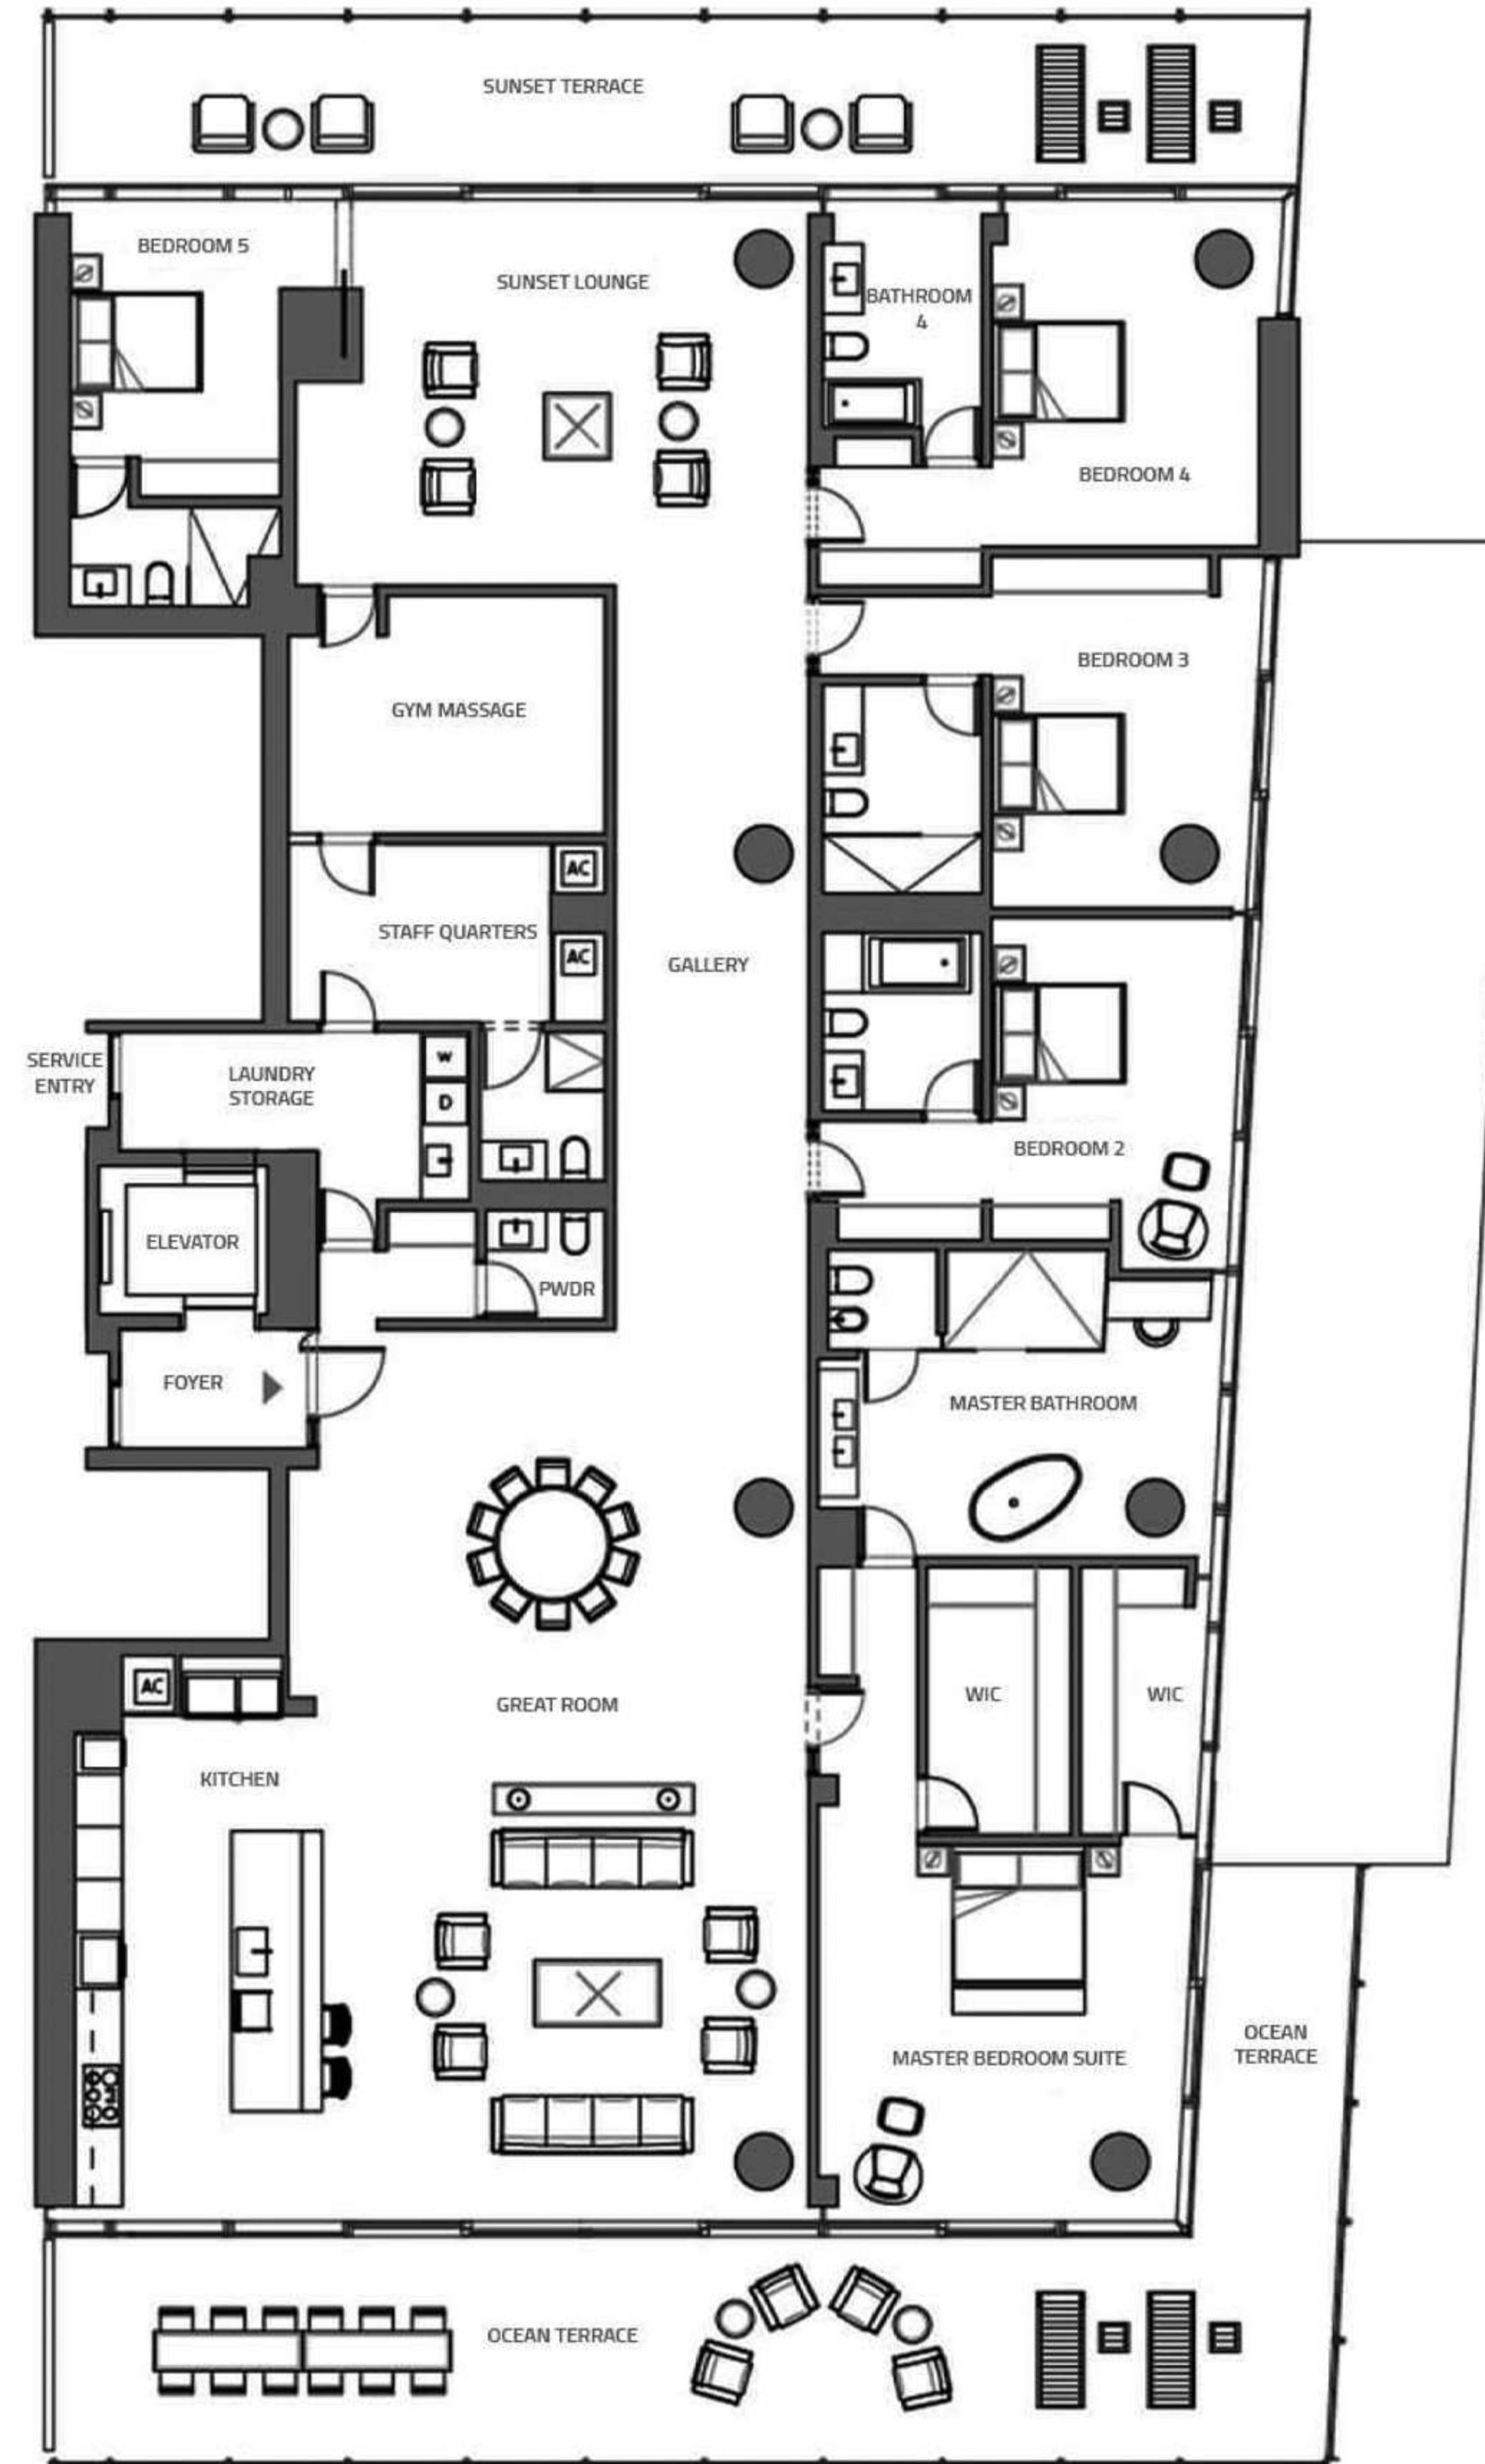

# NORTH TOWER

FOUR SEASONS PRIVATE RESIDENCES

(H) 1021

5 BEDROOMS - 6 BATHROOMS  
POWDER ROOM  
SUNSET LOUNGE - GYM

---

INTERIOR 5,822 SQUARE FEET  
541 SQUARE METERS

TERRACES 1,383 SQUARE FEET  
128 SQUARE METERS

TOTAL LIVING 7,205 SQUARE FEET  
669 SQUARE METERS

---

# SOUTH TOWER

FOUR SEASONS PRIVATE RESIDENCES

(A1) 402 - 502 - 602 - 702

2 BEDROOMS - 2 BATHROOMS  
POWDER ROOM

INTERIOR 2,488 SQUARE FEET  
231 SQUARE METERS

TERRACES 465 SQUARE FEET  
43 SQUARE METERS

TOTAL LIVING 2,953 SQUARE FEET  
274 SQUARE METERS

# SOUTH TOWER

FOUR SEASONS PRIVATE RESIDENCES

(A5) 1001

4 BEDROOMS - 6 BATHROOMS - POWDER ROOM  
 MEDIA ROOM - SUNSET LOUNGE - OFFICE

INTERIOR	6,894 SQUARE FEET 640 SQUARE METERS
TERRACES	825 SQUARE FEET 77 SQUARE METERS
TOTAL LIVING	7,719 SQUARE FEET 717 SQUARE METERS