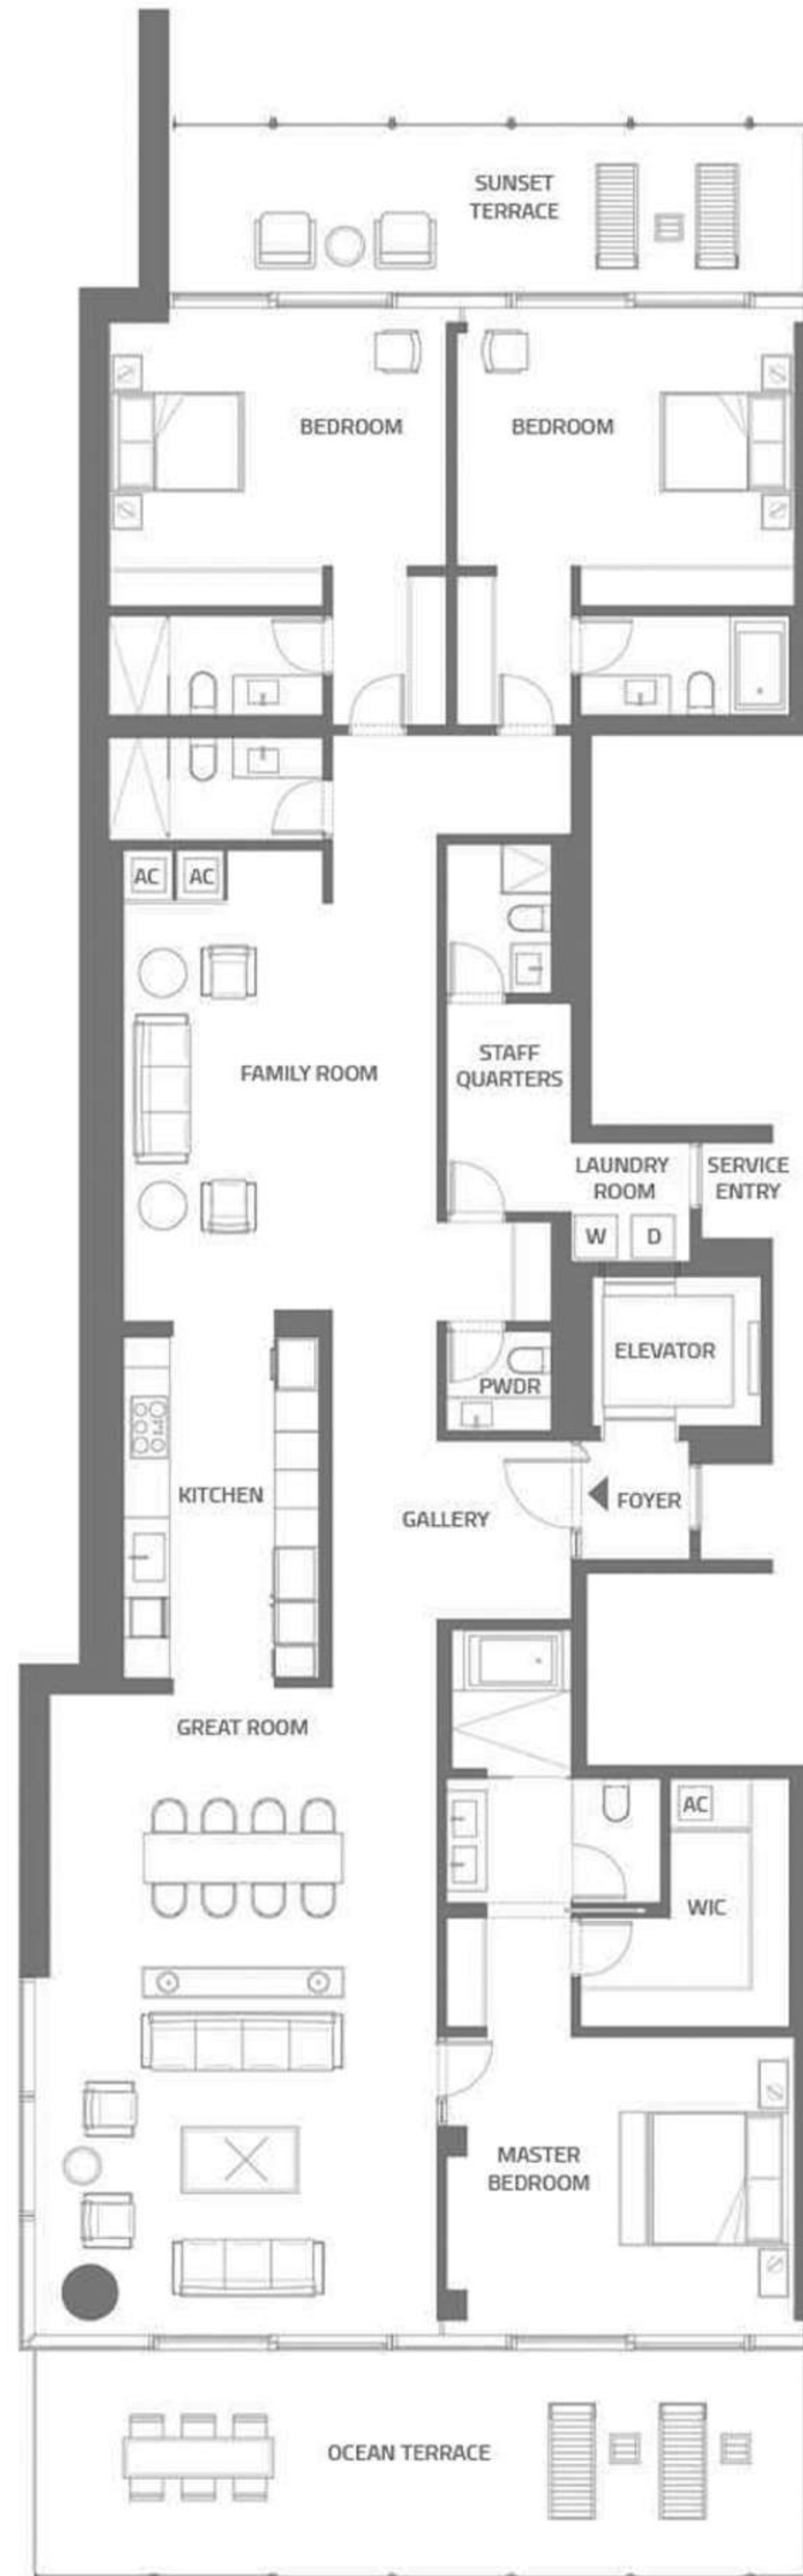

# NORTH TOWER

FOUR SEASONS HOTEL RESIDENCES  
(B1) 513 - 613 - 713 - 813 - 913 - 1013

1 BEDROOM - 2 BATHROOM  
POWDER ROOM - MEDIA ROOM

INTERIOR	1,823 SQUARE FEET 169 SQUARE METERS
TERRACES	303 SQUARE FEET 28 SQUARE METERS
TOTAL LIVING	2,126 SQUARE FEET 197 SQUARE METERS

# NORTH TOWER

FOUR SEASONS PRIVATE RESIDENCES  
P) 317-417-517-617-717-817-917-1017

2 BEDROOMS - 2 BATHROOMS  
POWDER ROOM - MEDIA ROOM

INTERIOR	3,424 SQUARE FEET 318 SQUARE METERS
TERRACES	624 SQUARE FEET 58 SQUARE METERS
TOTAL LIVING	4,048 SQUARE FEET 376 SQUARE METERS

# NORTH TOWER

FOUR SEASONS PRIVATE RESIDENCES

(E) 319-419-519-619-719-819-919-1019

3 BEDROOMS - 5 BATHROOMS  
POWDER ROOM - FAMILY ROOM

INTERIOR	3,370 SQUARE FEET 313 SQUARE METERS
TERRACES	704 SQUARE FEET 65 SQUARE METERS
TOTAL LIVING	4,074 SQUARE FEET 378 SQUARE METERS

# NORTH TOWER

FOUR SEASONS PRIVATE RESIDENCES

(F) 322 - 422 - 522 - 622

2 BEDROOMS - 2 BATHROOMS  
POWDER ROOM

INTERIOR 2,317 SQUARE FEET  
215 SQUARE METERS

TERRACES 519 SQUARE FEET  
48 SQUARE METERS

TOTAL LIVING 2,836 SQUARE FEET  
263 SQUARE METERS