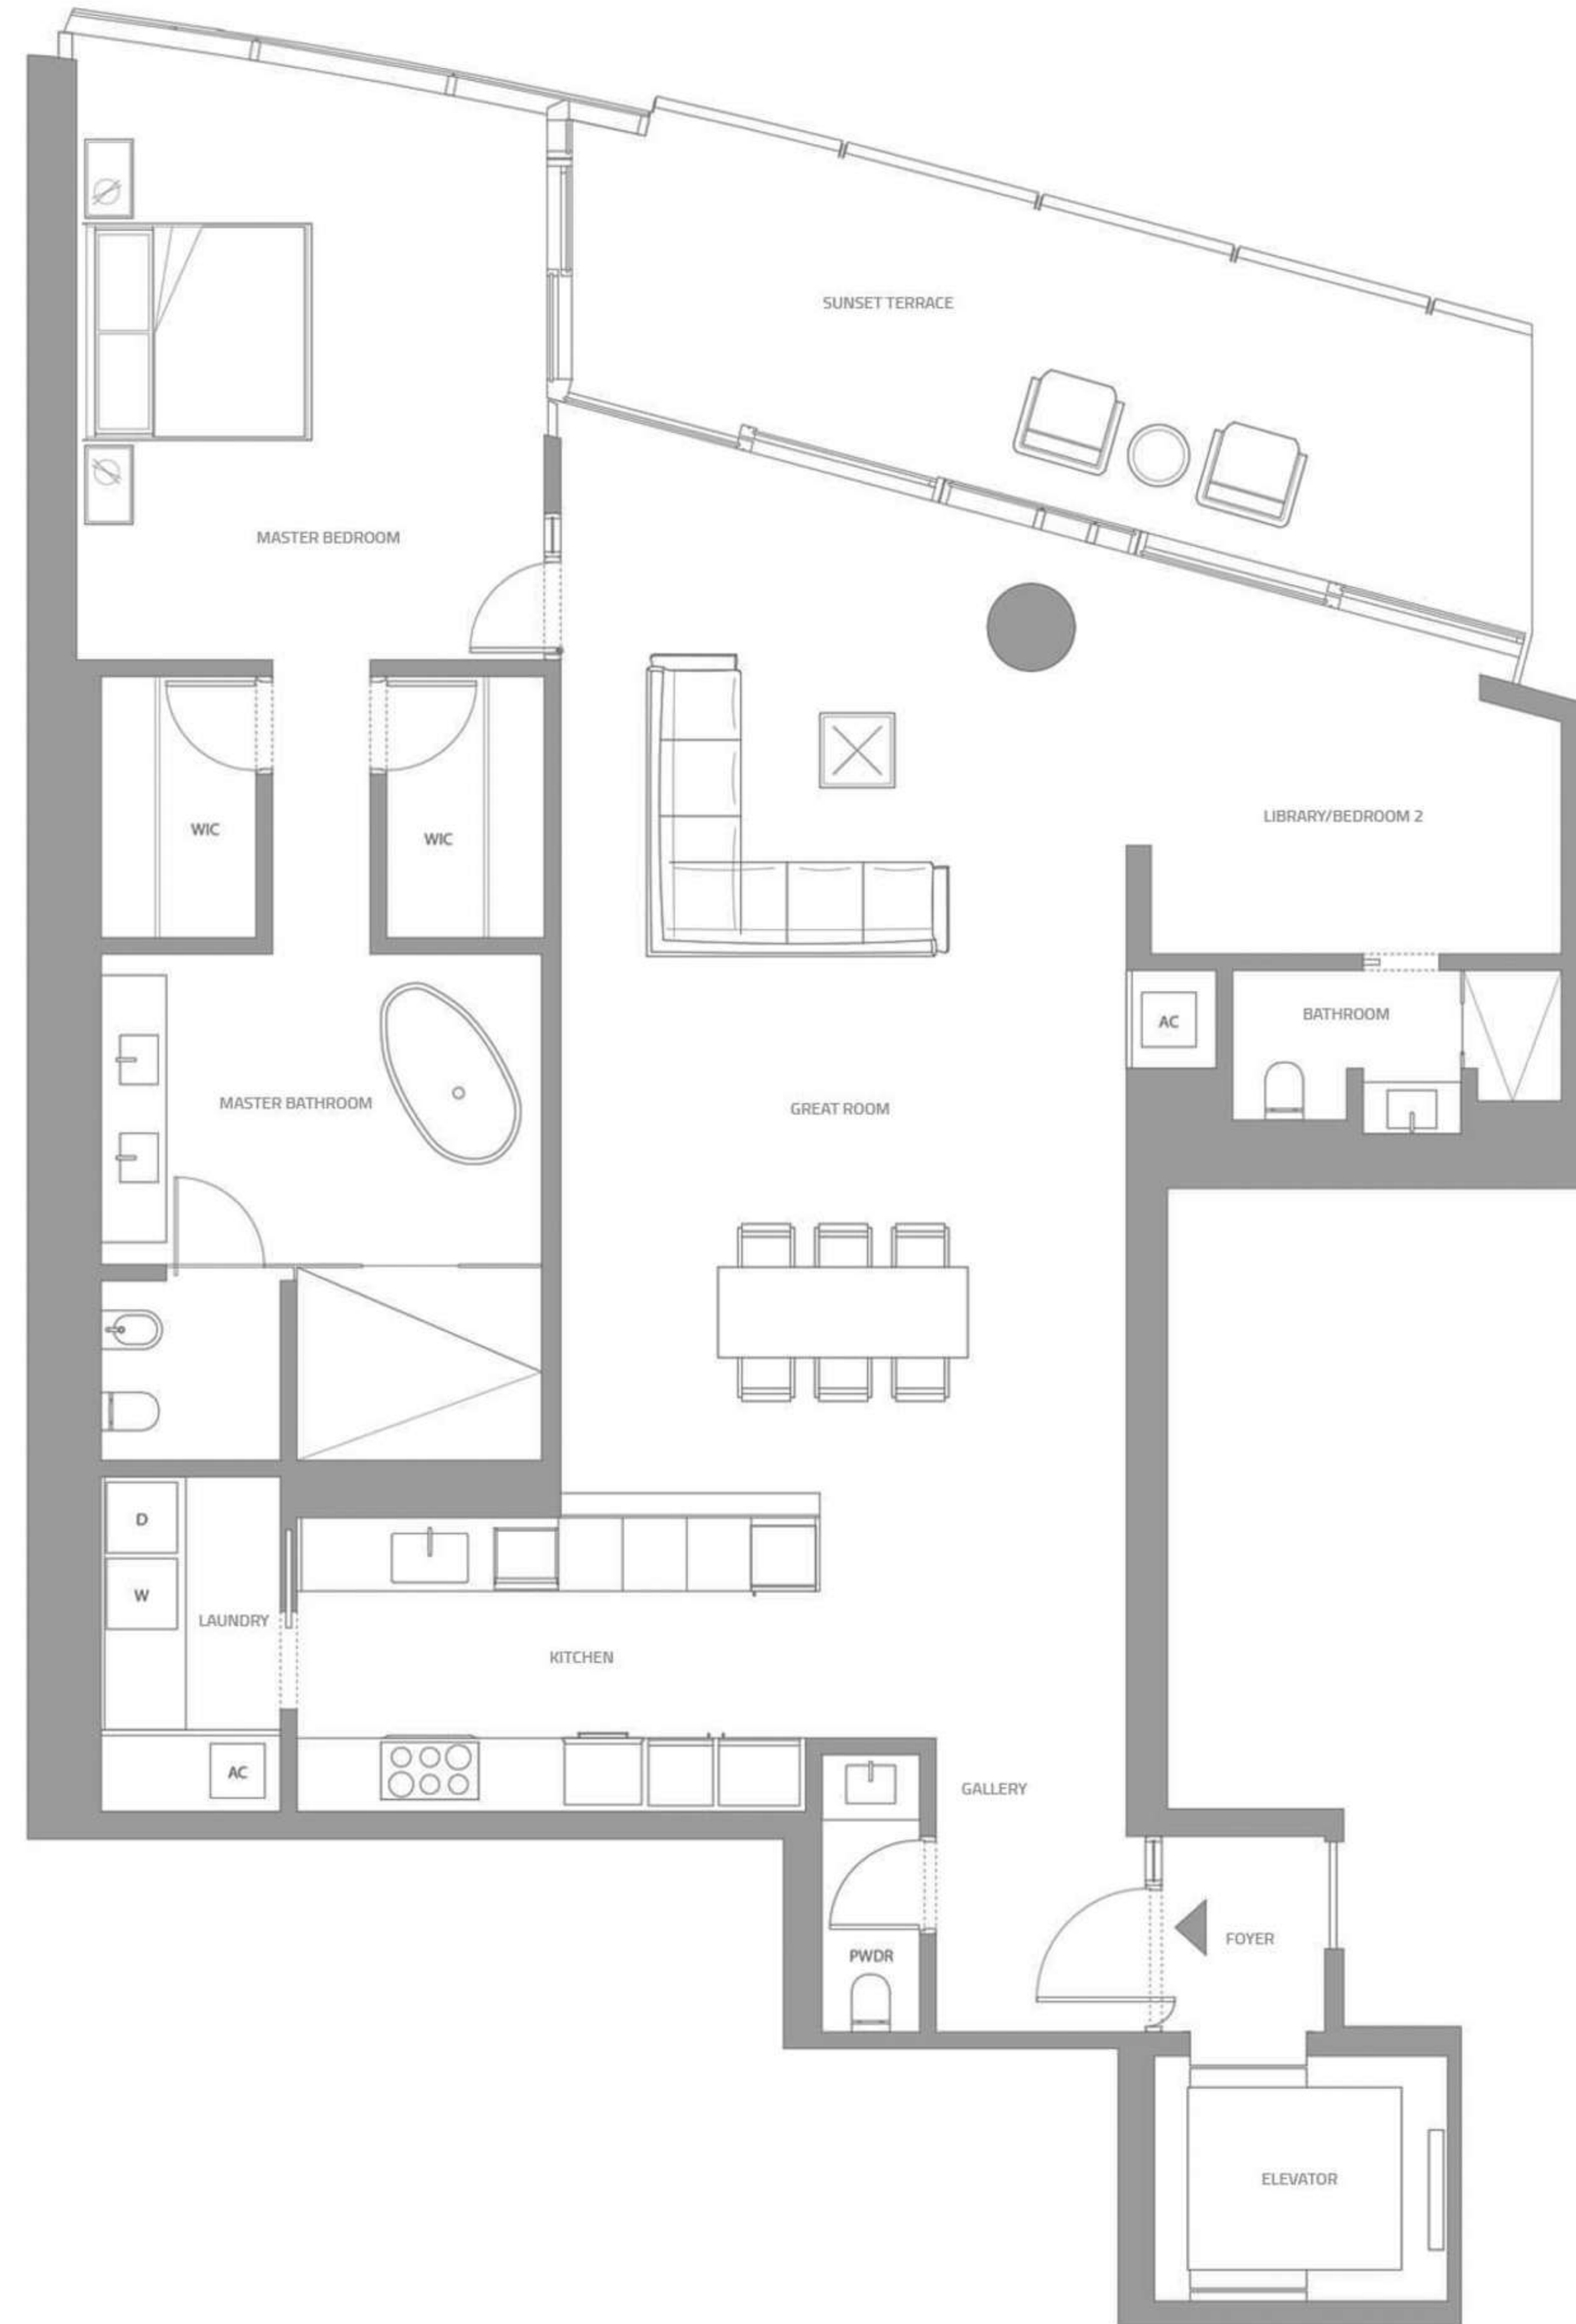

# SOUTH TOWER

FOUR SEASONS PRIVATE RESIDENCES

(A5) 1001

4 BEDROOMS - 6 BATHROOMS - POWDER ROOM  
 MEDIA ROOM - SUNSET LOUNGE - OFFICE

INTERIOR	6,894 SQUARE FEET 640 SQUARE METERS
TERRACES	825 SQUARE FEET 77 SQUARE METERS
TOTAL LIVING	7,719 SQUARE FEET 717 SQUARE METERS

# SOUTH TOWER

(C1) 406 - 506 - 606 - 706 - 806

2 BEDROOMS - 2 BATHROOMS  
POWDER ROOM

INTERIOR	1,960 SQUARE FEET 182 SQUARE METERS
TERRACES	253 SQUARE FEET 24 SQUARE METERS
TOTAL LIVING	2,213 SQUARE FEET 206 SQUARE METERS