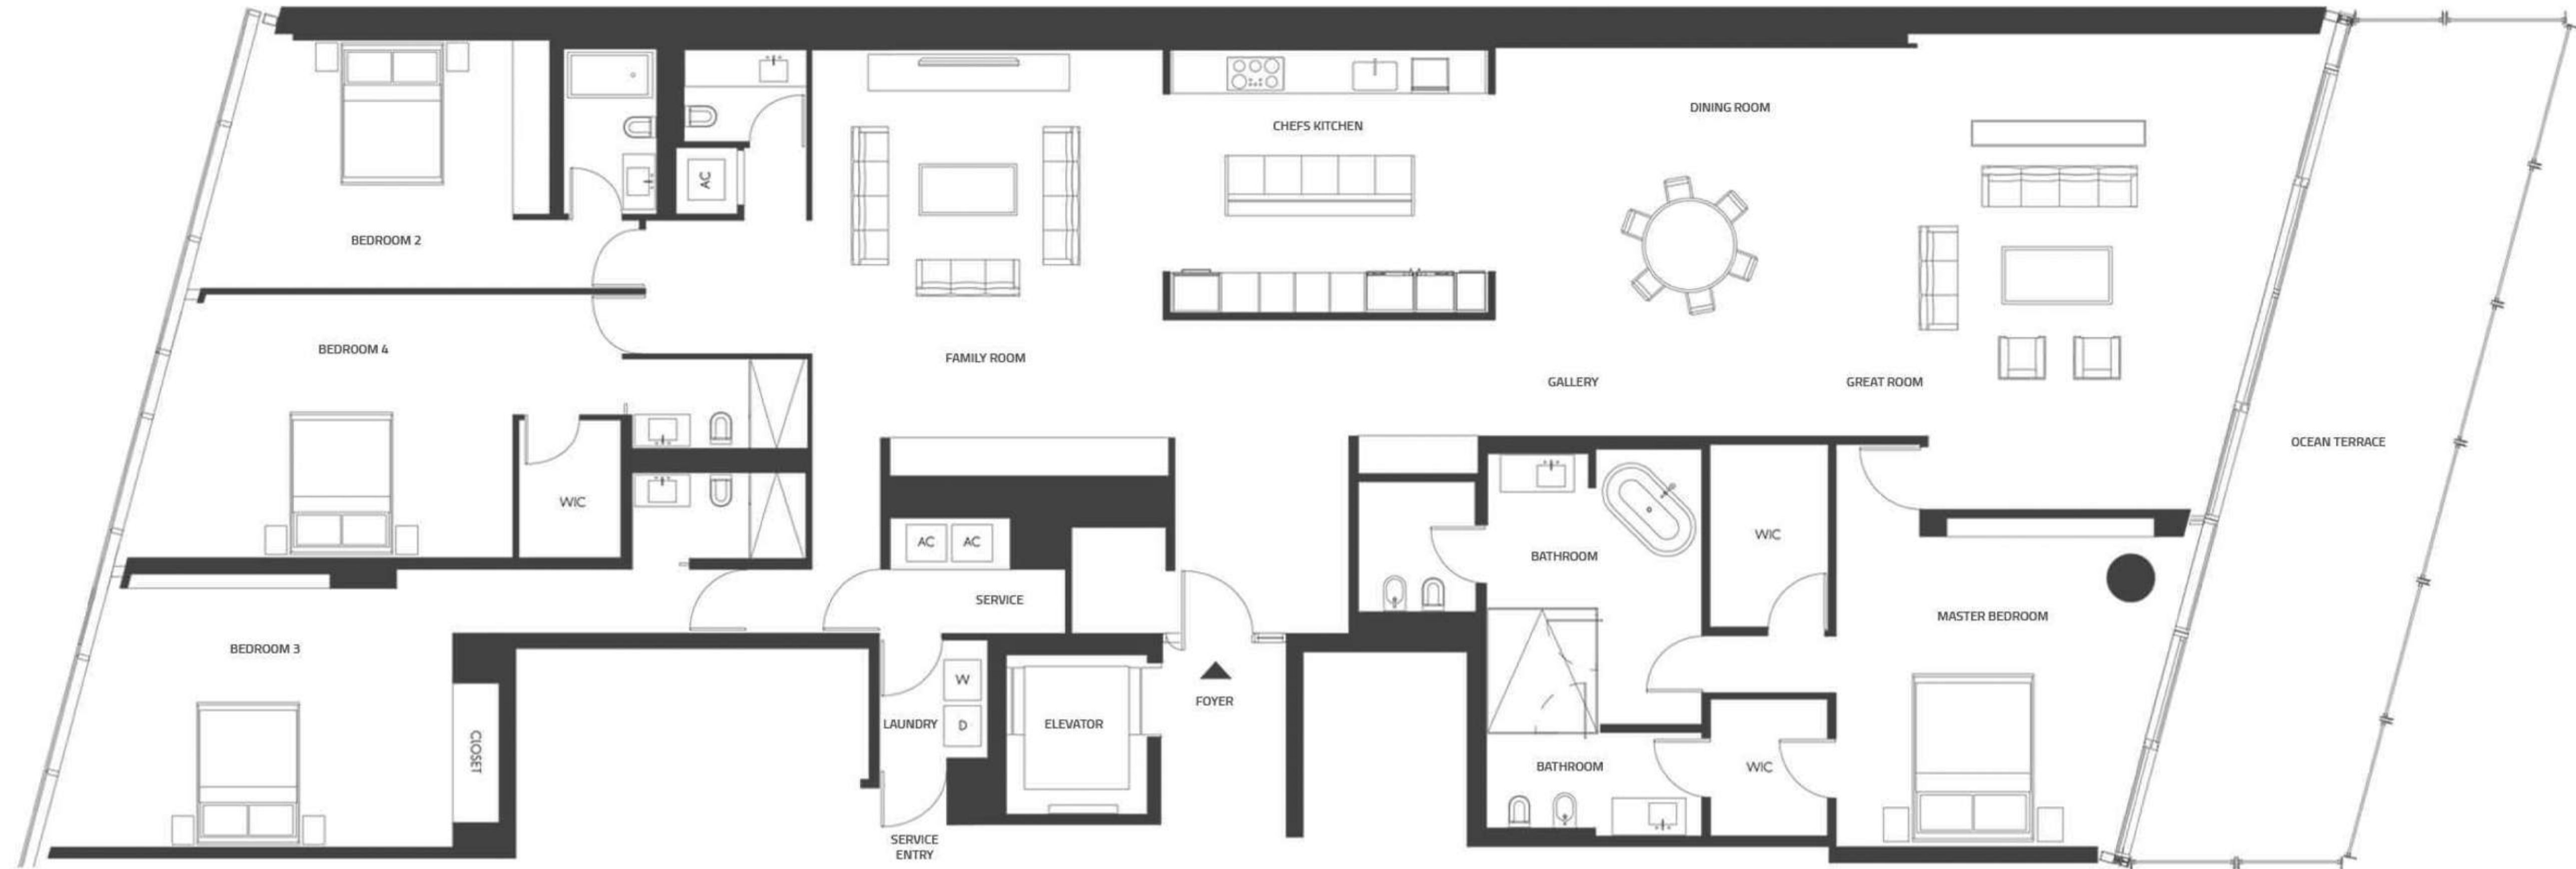

# SOUTH TOWER

(D1) 207 - 307

4 BEDROOMS - 5 BATHROOMS  
POWDER ROOM - FAMILY ROOM - GYM

INTERIOR 4,375 SQUARE FEET  
406 SQUARE METERS

TERRACES 695 SQUARE FEET  
65 SQUARE METERS

TOTAL LIVING 5.070 SQUARE FEET  
471 SQUARE METERS

# SOUTH D2 (1007)

FOUR SEASONS PRIVATE RESIDENCES

FOUR BEDROOMS  
FIVE BATHROOMS  
POWDER ROOM  
FAMILY ROOM

TOTAL LIVING: 5,131 SQ/FT - 477 M<sup>2</sup>

INTERIOR: 4,638 SQ/FT - 431 M<sup>2</sup>

TERRACES: 493 SQ/FT - 46 M<sup>2</sup>

# SOUTH TOWER

(D3) 708 - 808 - 908

1 BEDROOM - 2 BATHROOM  
STUDY - POWDER ROOM

INTERIOR 1,845 SQUARE FEET  
171 SQUARE METERS

TERRACES 253 SQUARE FEET  
24 SQUARE METERS

TOTAL LIVING 2,098 SQUARE FEET  
195 SQUARE METERS

# SOUTH TOWER

(E) 209 - 309

4 BEDROOMS - 5 BATHROOMS  
POWDER ROOM - FAMILY ROOM - GYM

INTERIOR 5,004 SQUARE FEET  
465 SQUARE METERS

TERRACES 574 SQUARE FEET  
53 SQUARE METERS

TOTAL LIVING 5,578 SQUARE FEET  
518 SQUARE METERS