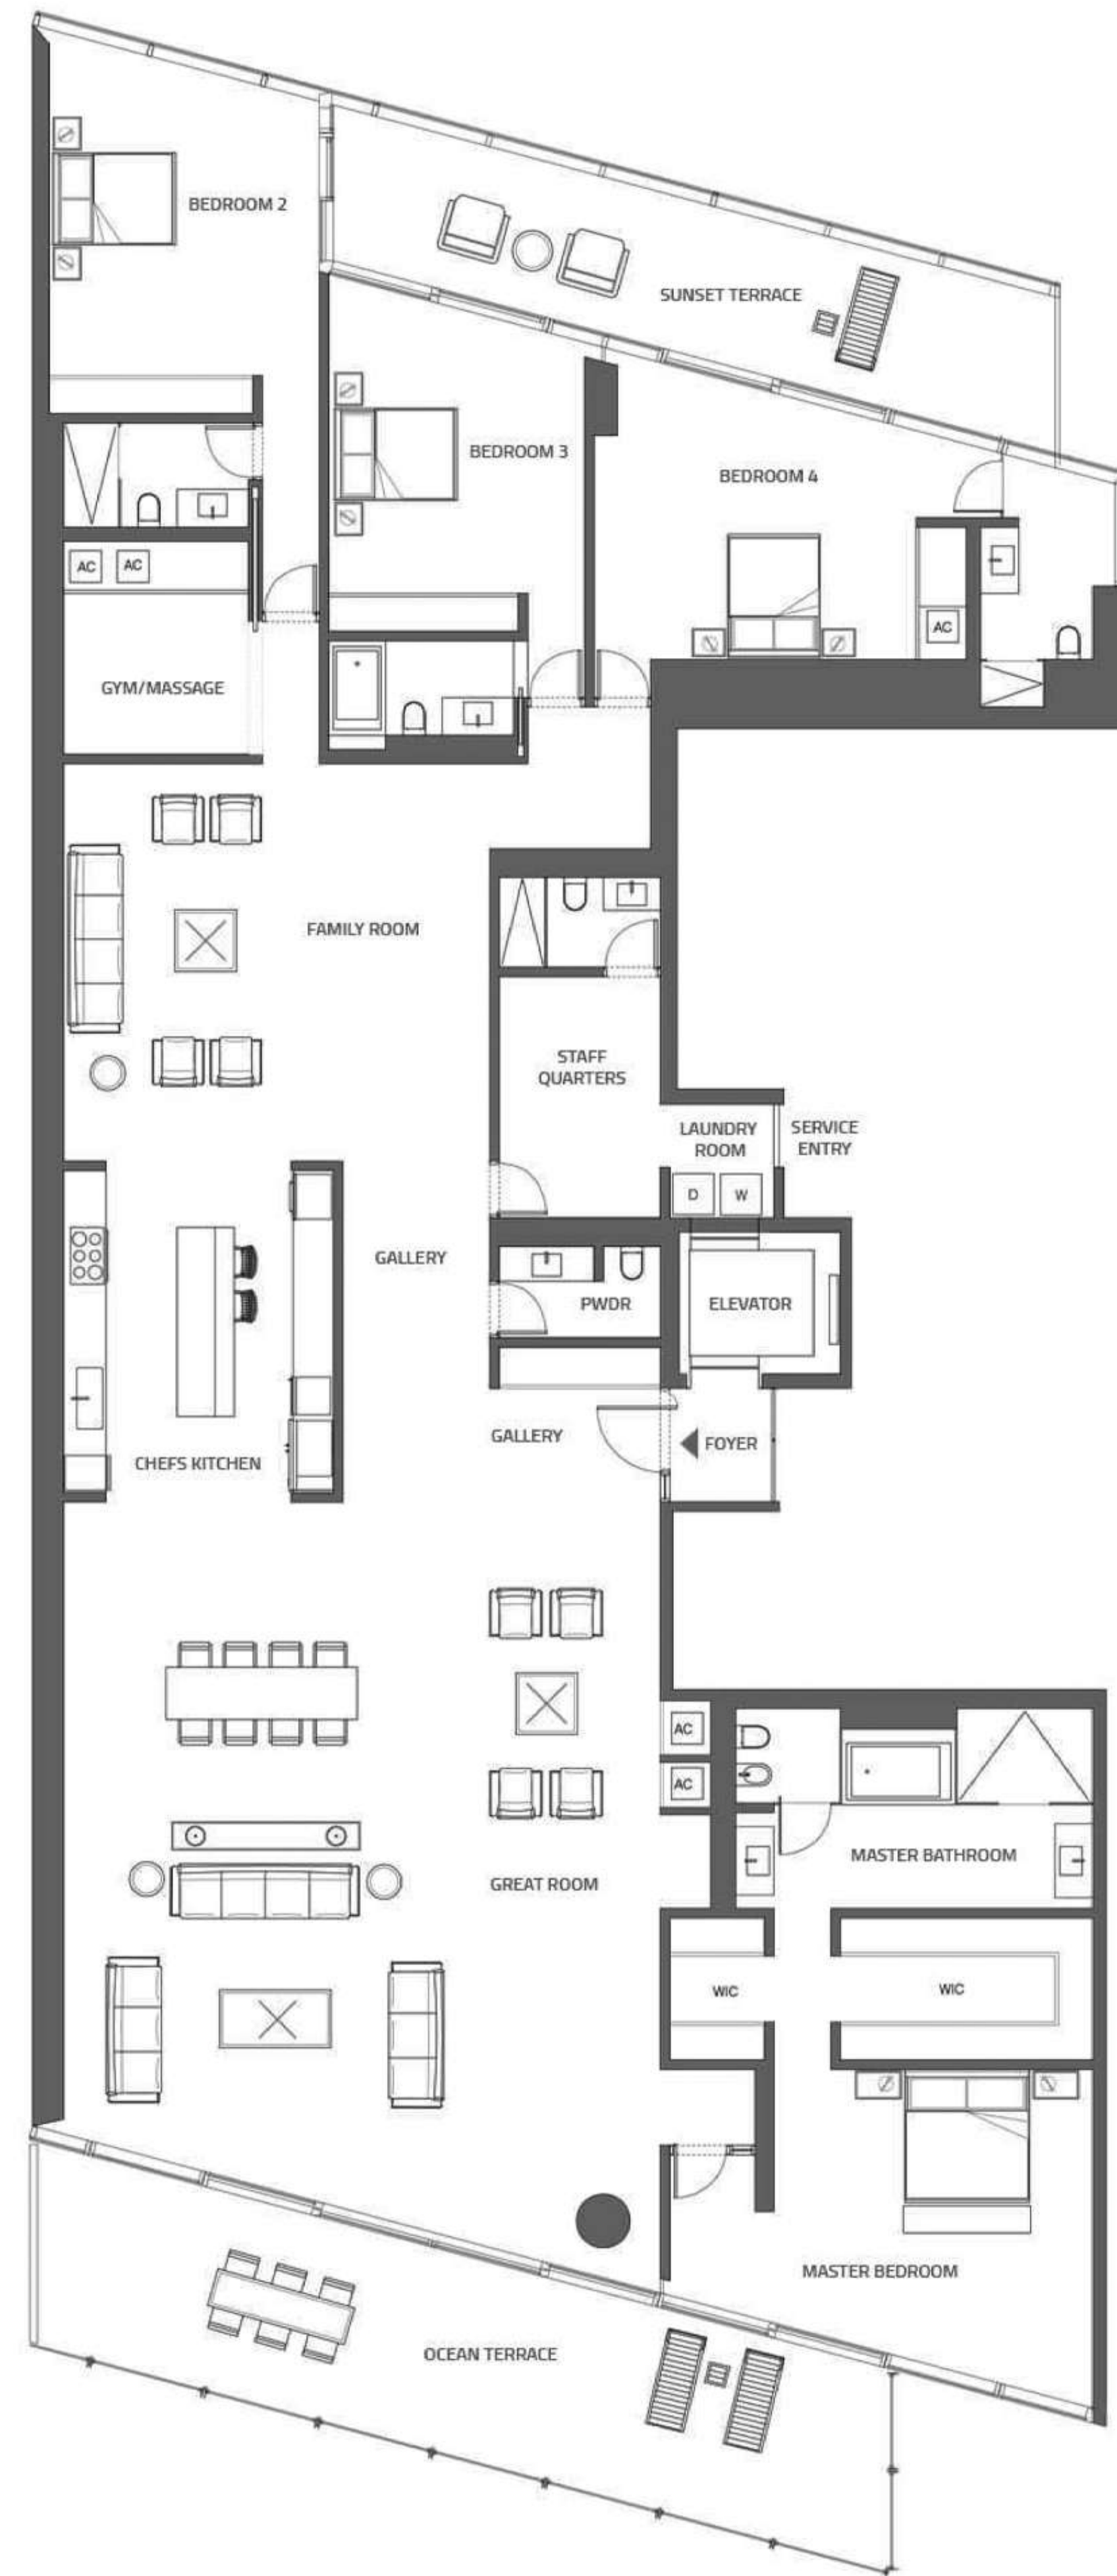

# SOUTH TOWER

(D3) 708 - 808 - 908

1 BEDROOM - 2 BATHROOM  
STUDY - POWDER ROOM

INTERIOR 1,845 SQUARE FEET  
171 SQUARE METERS

TERRACES 253 SQUARE FEET  
24 SQUARE METERS

TOTAL LIVING 2,098 SQUARE FEET  
195 SQUARE METERS

# SOUTH TOWER

(E) 209 - 309

4 BEDROOMS - 5 BATHROOMS  
POWDER ROOM - FAMILY ROOM - GYM

INTERIOR 5,004 SQUARE FEET  
465 SQUARE METERS

TERRACES 574 SQUARE FEET  
53 SQUARE METERS

TOTAL LIVING 5,578 SQUARE FEET  
518 SQUARE METERS