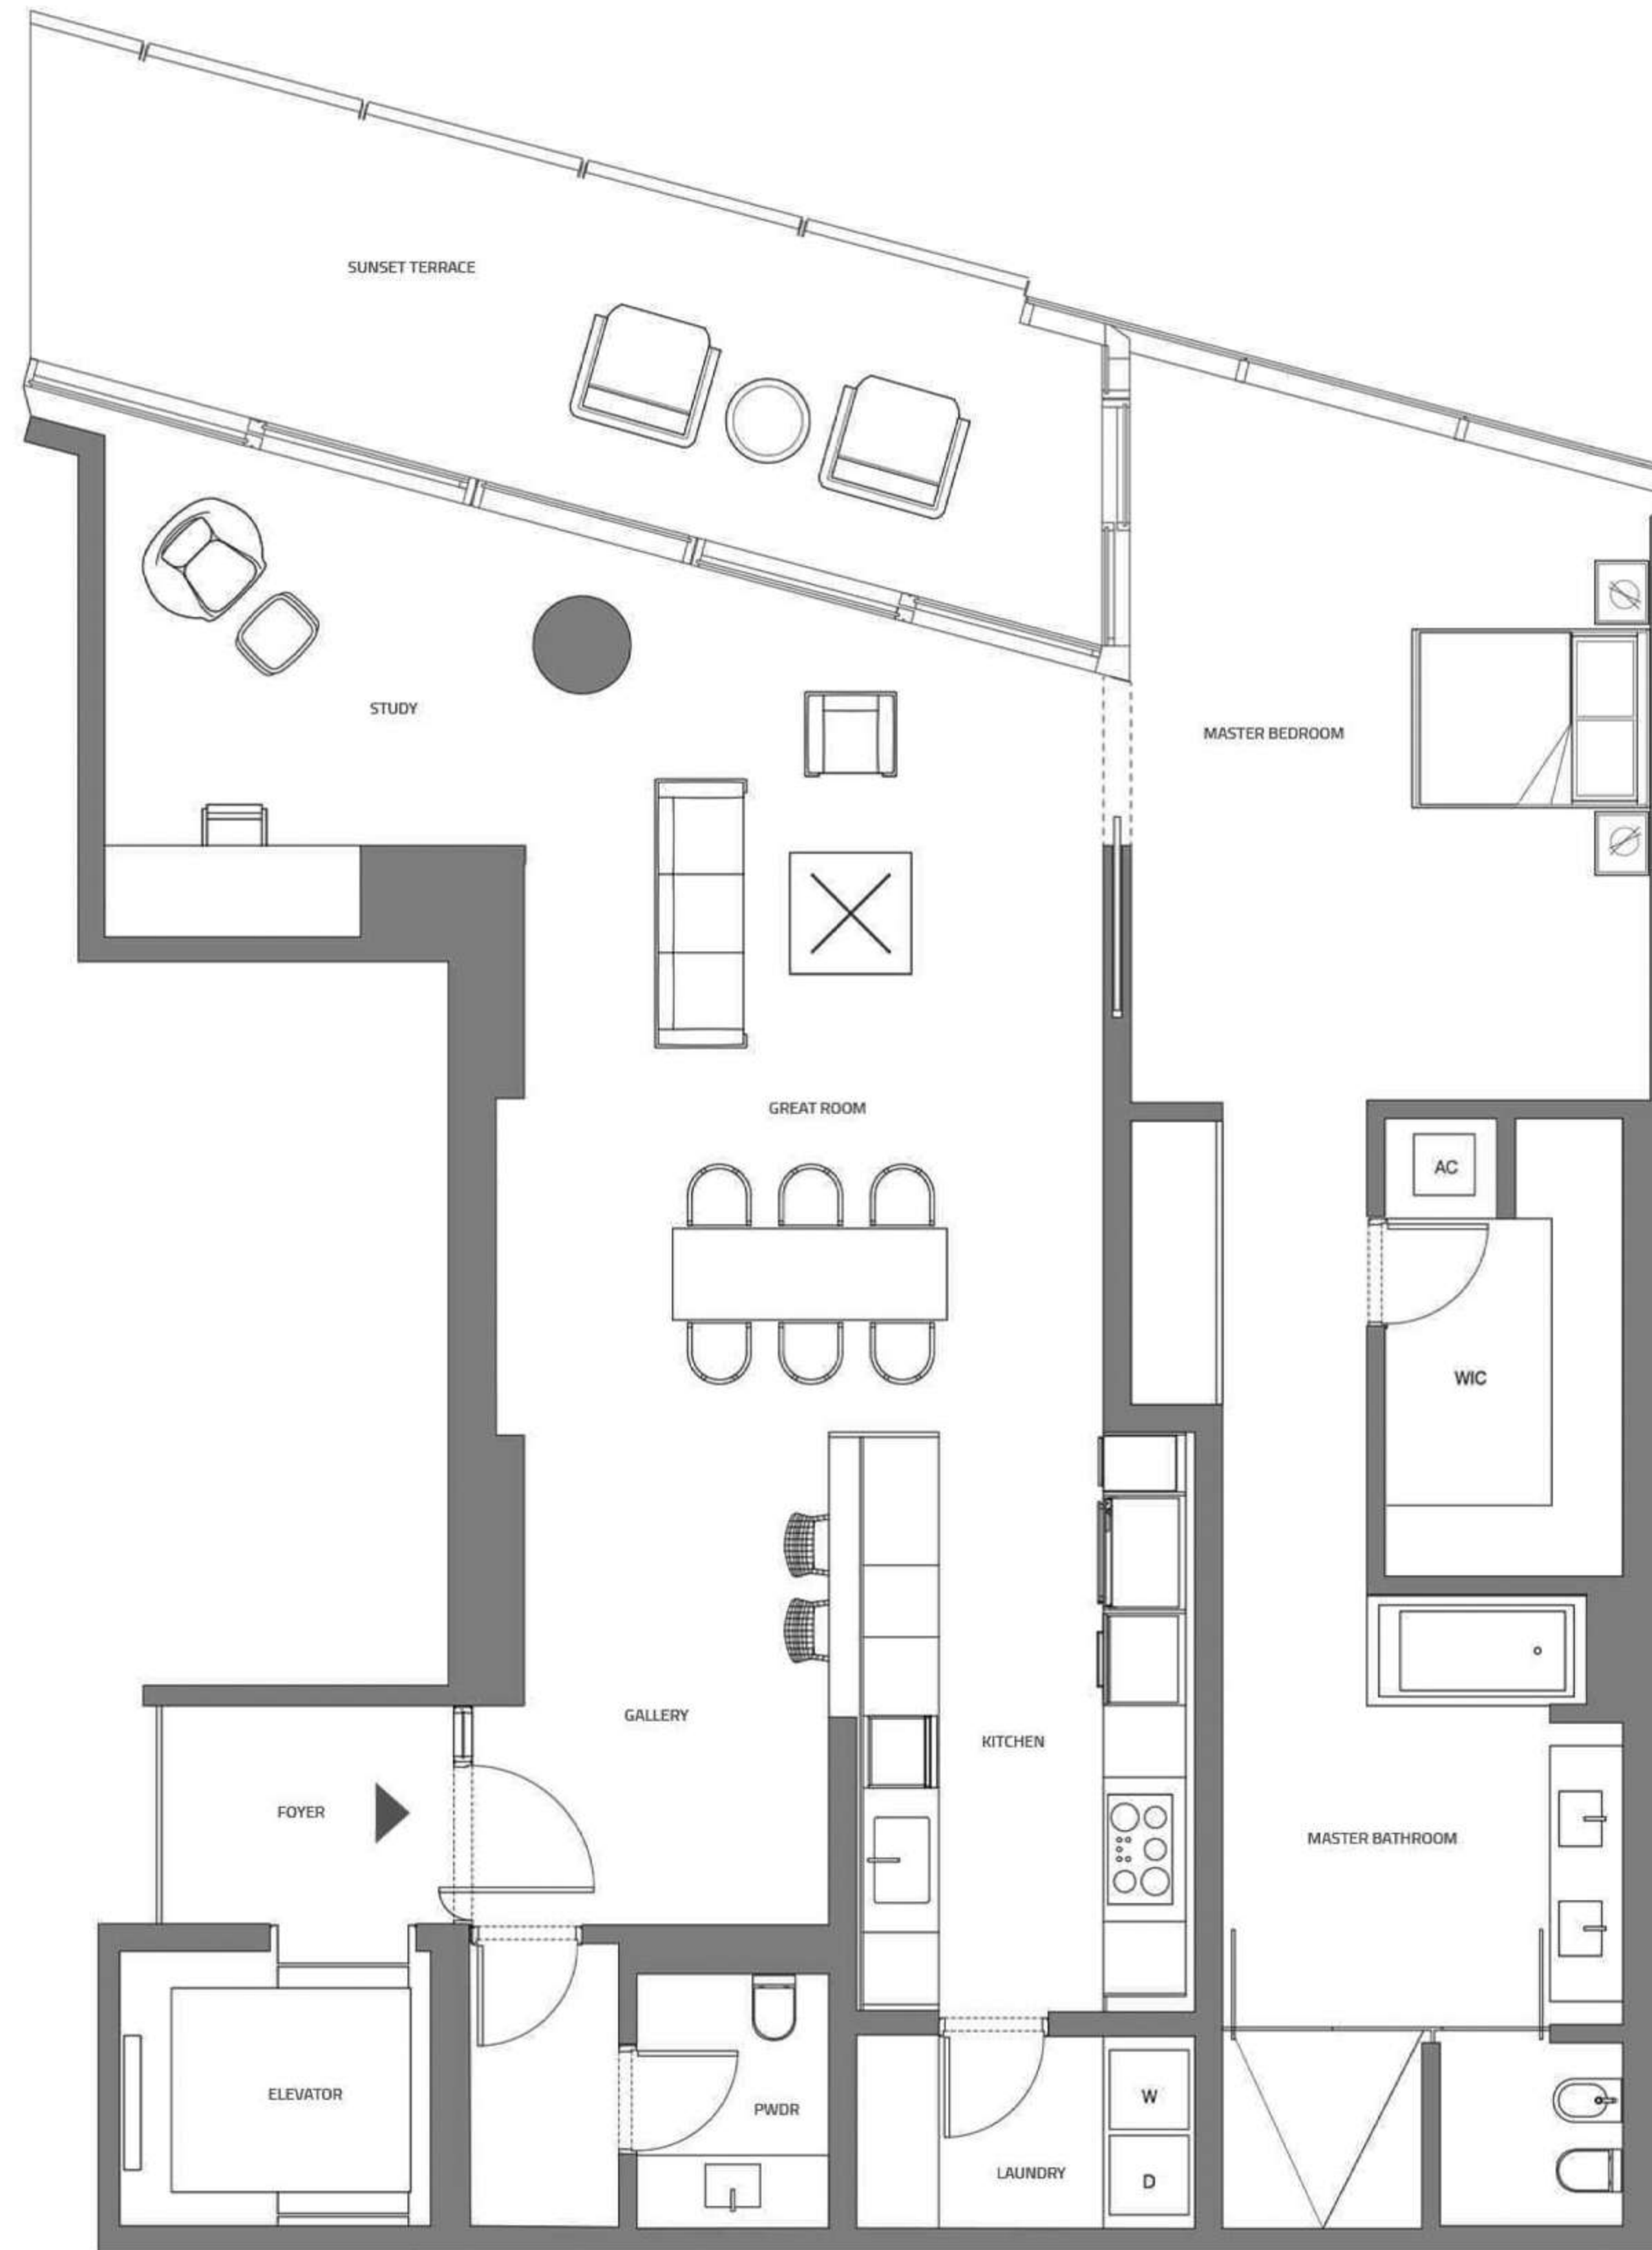

# SOUTH TOWER

(D3) 708 - 808 - 908

1 BEDROOM - 2 BATHROOM  
STUDY - POWDER ROOM

INTERIOR 1,845 SQUARE FEET  
171 SQUARE METERS

TERRACES 253 SQUARE FEET  
24 SQUARE METERS

TOTAL LIVING 2,098 SQUARE FEET  
195 SQUARE METERS

# SOUTH TOWER

(E) 209 - 309

4 BEDROOMS - 5 BATHROOMS  
POWDER ROOM - FAMILY ROOM - GYM

INTERIOR 5,004 SQUARE FEET  
465 SQUARE METERS

TERRACES 574 SQUARE FEET  
53 SQUARE METERS

TOTAL LIVING 5,578 SQUARE FEET  
518 SQUARE METERS